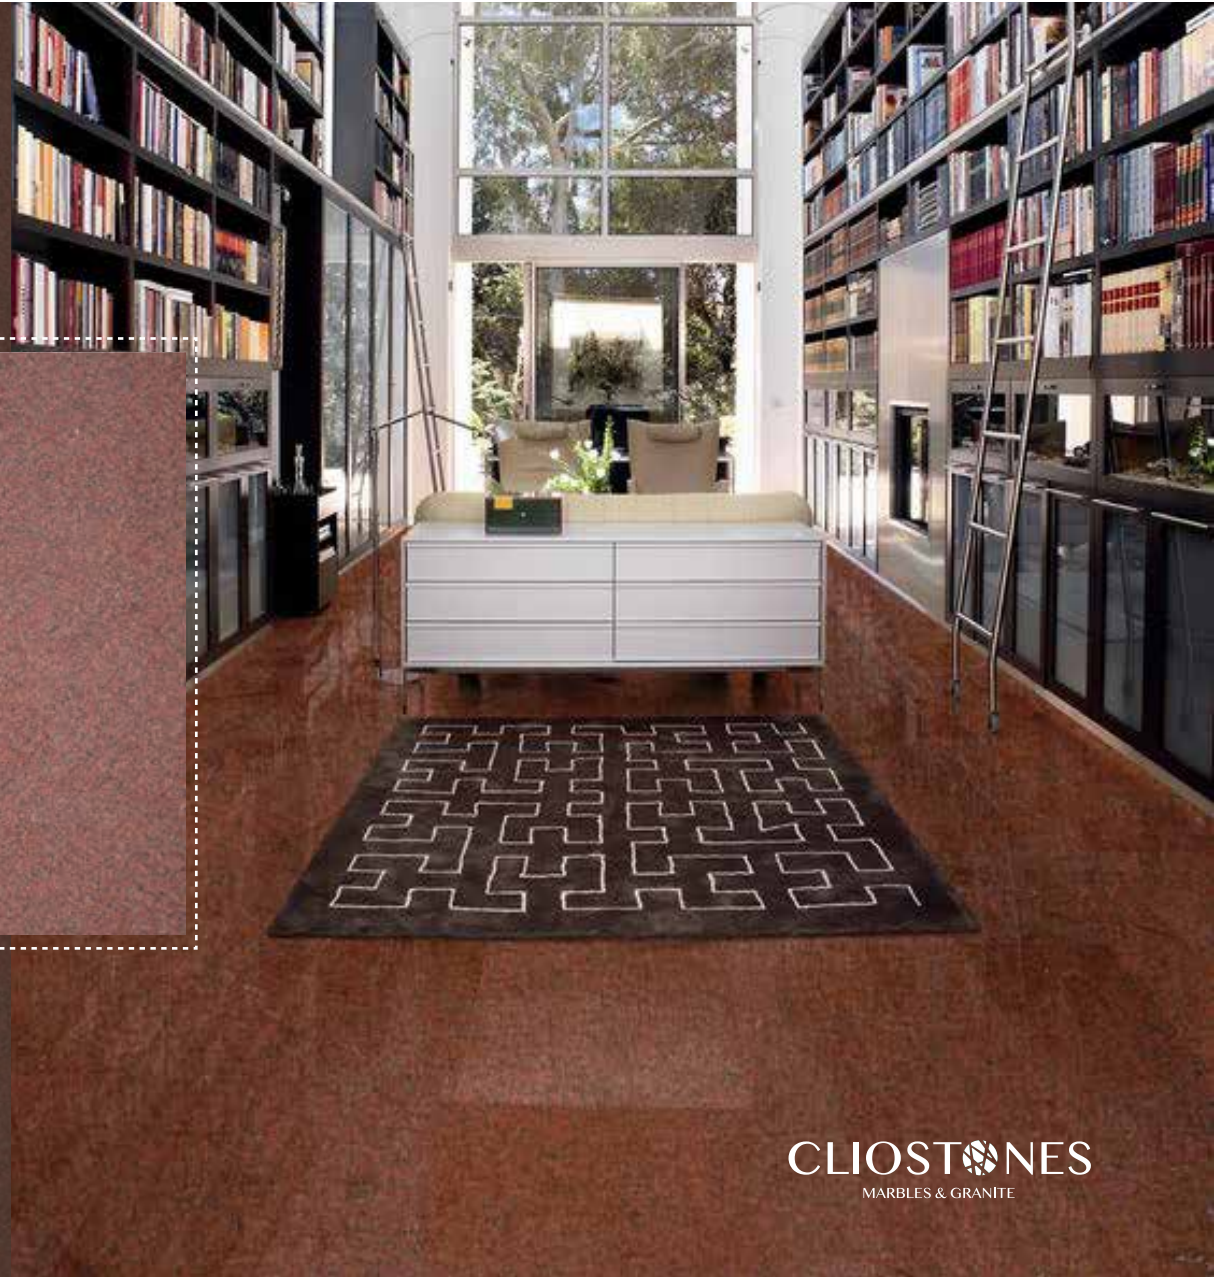

Granite color: Red Granite

Country: Egyptian Granite quarry

Dimensions: 265-300cm

Thickness: Availability by order

Dimensions: Any dimensions

Surface finishes: Polished, Saw-cut, honed, Flamed

Compressive Strength: (psi)20300