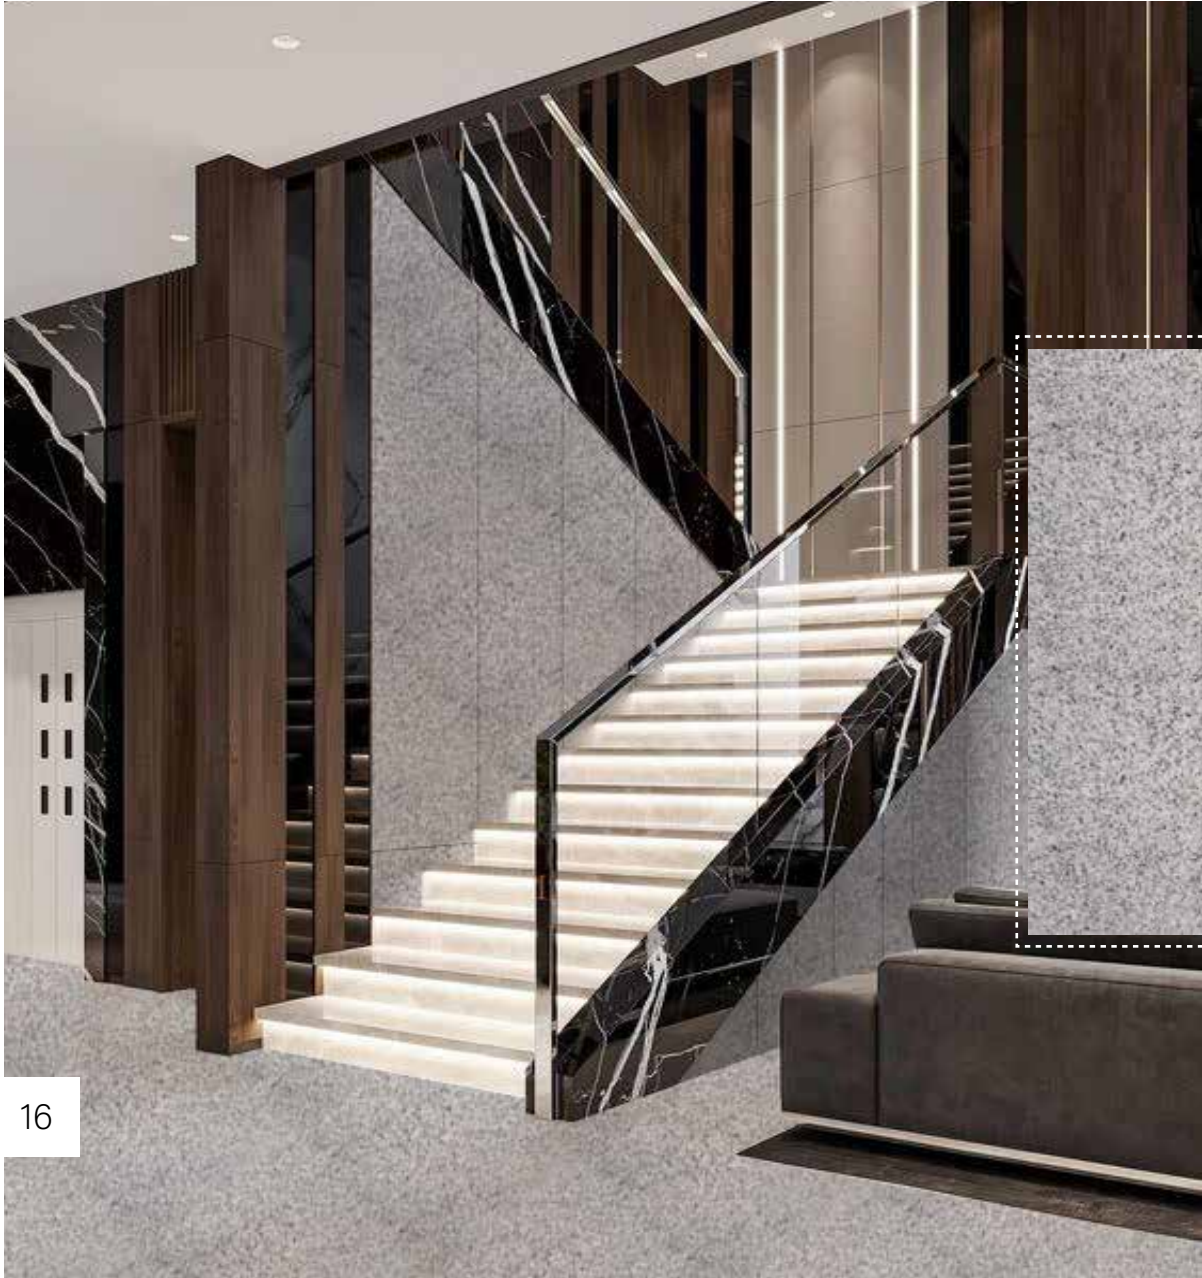

White Safaga

White Safaga granite has been used in countless architectural marvels, including the temples of Karnak and Luxor. Experience the allure of this natural stone, a testament to timeless elegance and enduring beauty. Known for its affordability and versatility, White Safaga granite offers a perfect balance of style and value. From classic to contemporary designs, its endless possibilities allow it to complement any interior style. Whether used for countertops, flooring, or wall cladding, this granite adds a touch of luxury and warmth to any environment.

Granite color: White Granite

Country: Egyptian Granite quarry

Dimensions: 265-300cm

Thickness: Availability by order

Dimensions: Any dimensions

Surface finishes: Polished, Saw-cut, honed, Flamed