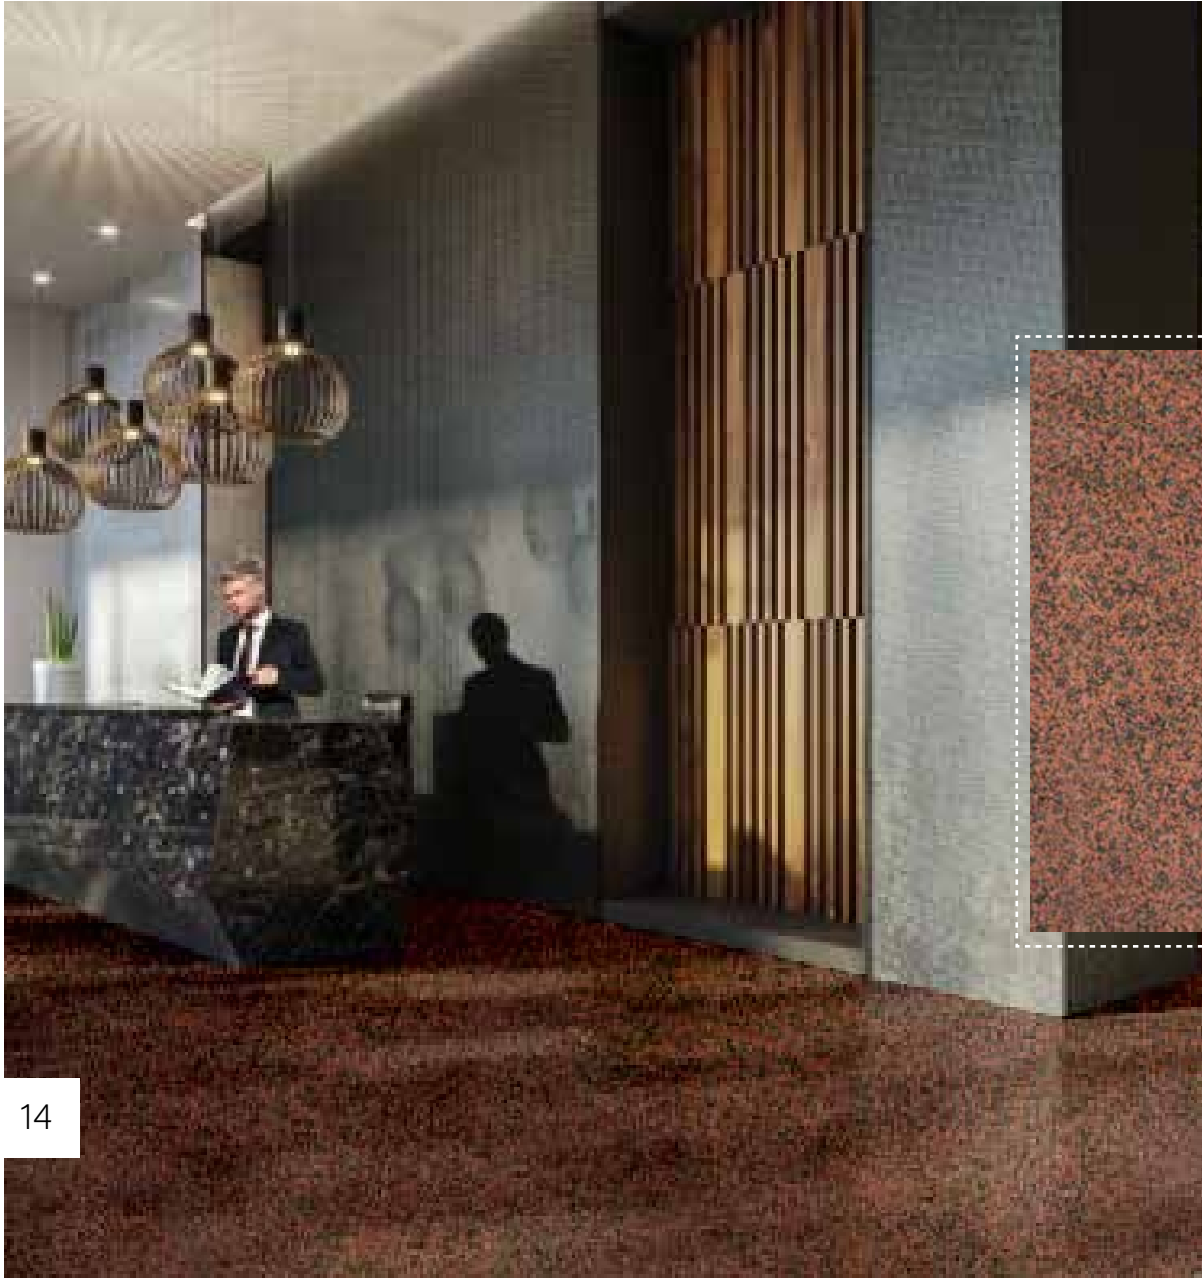

Royal

Royal Red is a unique gemstone characterized by its rich, deep red color reminiscent of rubies or garnets. This captivating hue, inspired by the colors of royal opulence, makes it an ideal choice for fine jewelry and elegant designs. The shades of red in Royal Red gemstones range from crimson to deep burgundy, offering a variety of options to suit different tastes. In addition to its distinctive color, this gemstone is known for its hardness and durability, making it a practical choice for everyday jewelry. The color red is often associated with love, passion, and power, making Royal Red gemstones a symbol of love and passion

Granite color: Red Granite

Country: Egyptian Granite quarry

Dimensions: 265-300cm

Thickness: Availability by order

Dimensions: Any dimensions

Surface finishes: Polished, Saw-cut, honed, Flamed