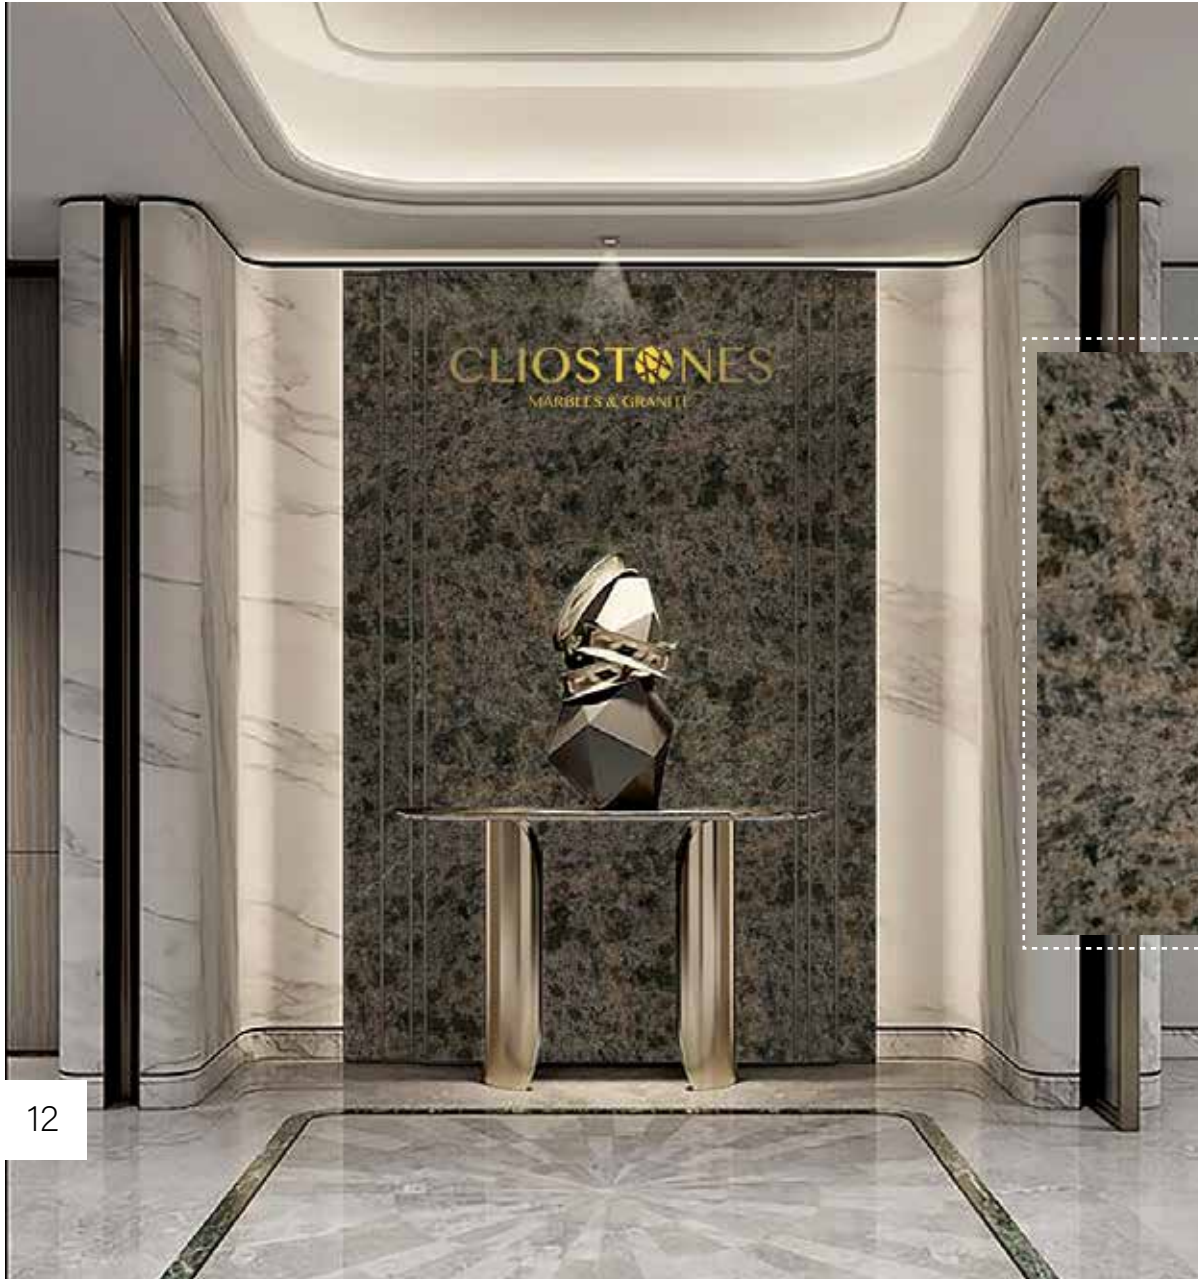

Green Verdy

Green Verdy granite, a geological marvel from Egypt, is celebrated for its vibrant green color and distinctive patterns. This natural stone's durability and resistance to wear and tear are attributed to its formation process, making it an excellent choice for a variety of applications. Green Verdy granite's aesthetic appeal has made it a timeless and sought-after material in the world of architecture and design.

Granite color: Green Granite
Country: Egyptian Granite quarry
Dimensions: 265-300cm
Thickness: Availability by order
Dimensions: Any dimensions
Surface finishes: Polished, Saw-cut, honed, Flamed