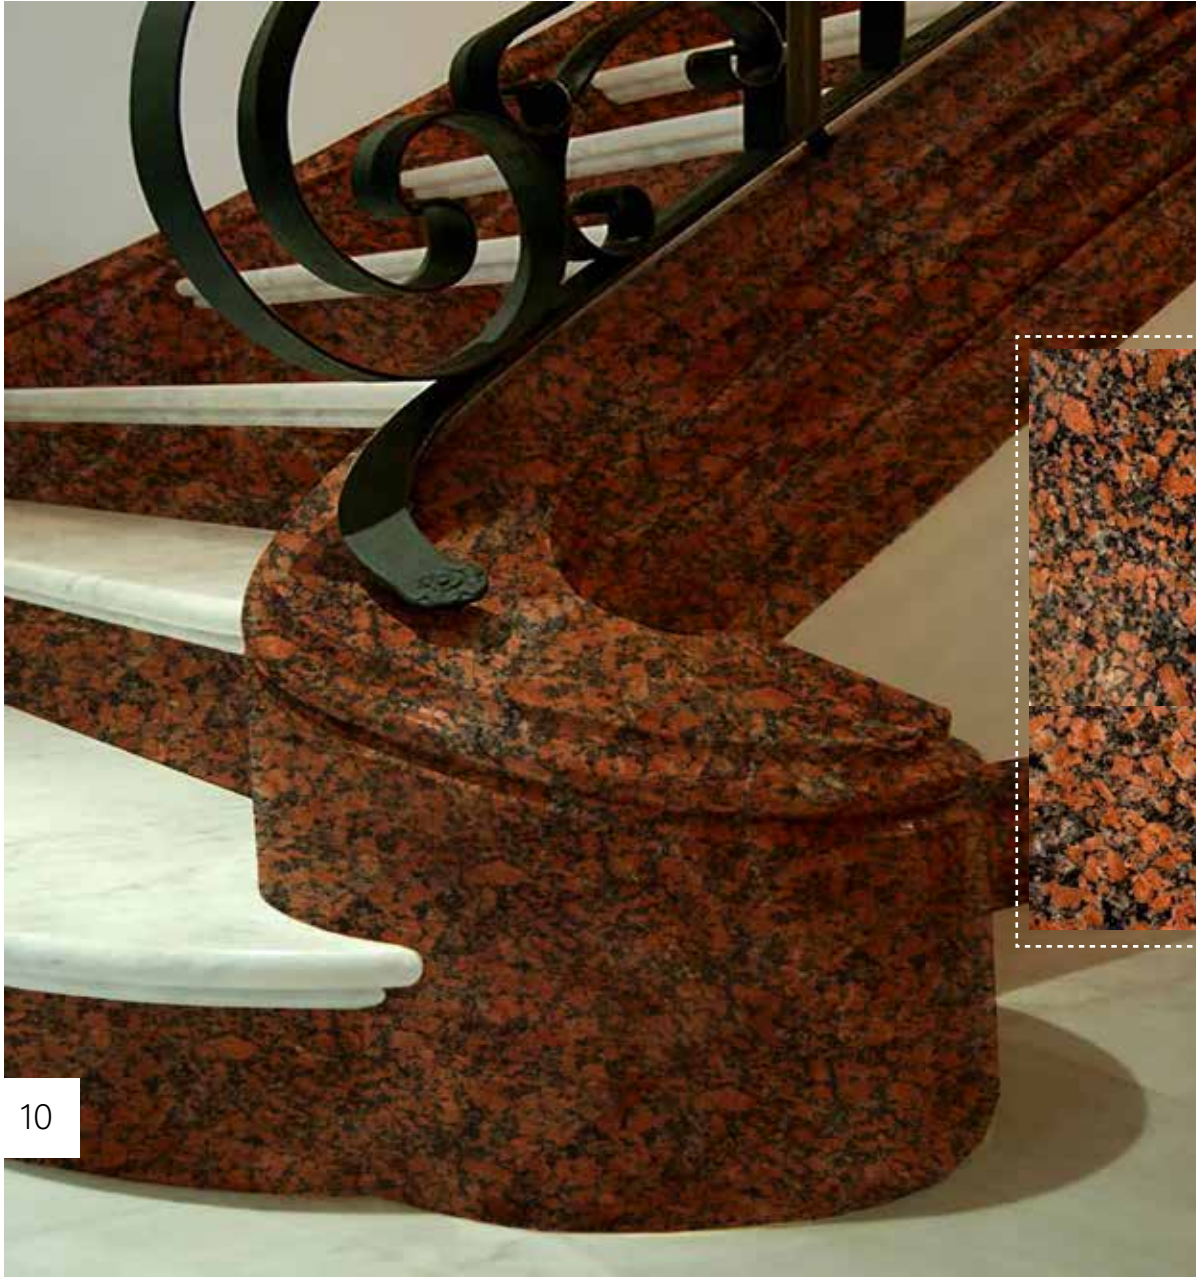

Granite color: Rose Granite

Country: Egyptian Granite quarry

Dimensions: 265-300cm

Thickness: Availability by order

Dimensions: Any dimensions

Surface finishes: Polished, Saw-cut, honed, Flamed

Rosa Nasr

Rmady Elsherka is a captivating variety of Egyptian granite characterized by its deep, rich gray color and subtle, speckled pattern. The stone's surface is adorned with delicate flecks of white and black, creating a visually interesting and sophisticated aesthetic. This natural beauty is a testament to the Earth's artistry, making Rmady Elsherka a perfect choice for adding a touch of elegance to any space.

Red Aswan

Red Aswan granite, a geological marvel from Egypt, is celebrated for its vibrant red color and distinctive patterns. Formed deep within the Earth through a slow cooling process of molten rock, This natural stone's durability and resistance to wear and tear are attributed to its formation process, making it an excellent choice for a variety of applications. Beyond its practical qualities, Red Aswan granite's aesthetic appeal has made it a timeless and sought-after material in the world of architecture and design.